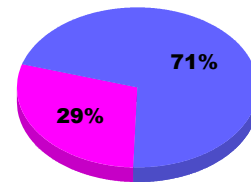

Gender Comparison 2012-2013

Jul/Aug/Sep

Legend: Male (Blue), Female (Magenta)